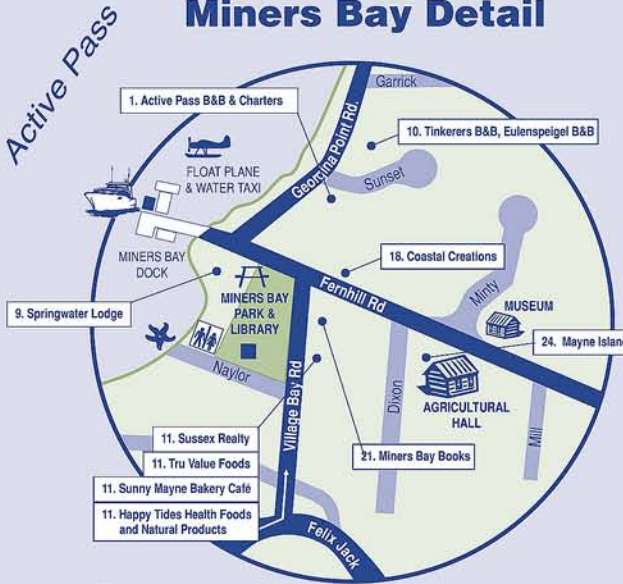

Miners Bay Detail

To Tsawwassen, BC Mainland

2008 ISLAND EVENTS

Easter Egg Hunt	March 23	Cow Pie Run	Aug 31
Farmers' Market Preview	May 17	Lions' Salmon Barbeque	Aug 31
Farmers' Market Opening	June 28	Terry Fox Run	Sept 14
Church Fair	July 12	Final Farmers' Market	Oct 11
Quilt Fair	July 26	Xmas Craft Fair	Nov 8
Dog Show	Aug 3	Santa Ship	Dec 6
Fall Fair	Aug 16	Bonfire & Carolling	Dec 24

LEGEND

- Beach Swimming
- Boat Launch
- Firehall
- Float Plane
- Health Centre
- Helipad
- Hiking
- Picnic
- Playground
- Putting Green
- Park
- RCMP
- Shoreline Access
- Telephone
- Tennis Court
- Viewpoint
- Washroom

MAP BASE courtesy of MARK LAUCKNER

To Swartz Bay, Vancouver Is.

WELCOME TO Mayne Island

ST. JOHN POINT